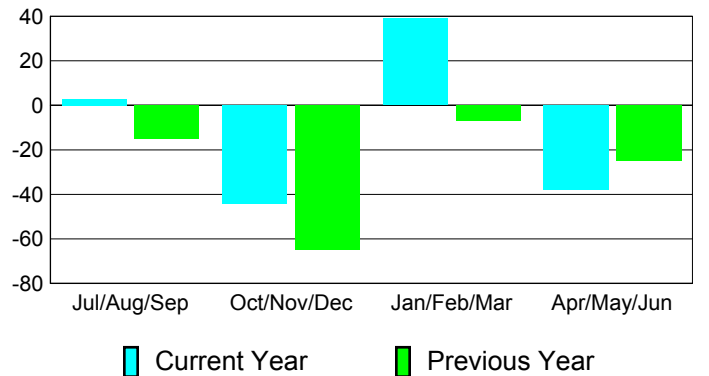

Membership Results
2010-2011

Membership
2009-2010

Month	Net Memb Goal	Actual New Memb	Actual Dropped Memb	Gain/Loss of Memb	Gain/Loss of Memb
Jul/Aug/Sep	-17	60	-57	3	-15
Oct/Nov/Dec	25	20	-64	-44	-65
Jan/Feb/Mar	25	59	-20	39	-7
Apr/May/June	0	18	-56	-38	-25
Totals	33	157	-197	-40	-112

Membership Results 2010-2011

Goal, New, Dropped, Gain/Loss

Comparison of Membership Gain/Loss

Current Year Compared to the Previous Year

Gender Comparison 2010-2011

Jul/Aug/Sep

Oct/Nov/Dec

Jan/Feb/Mar

Apr/May/June

Male

Female